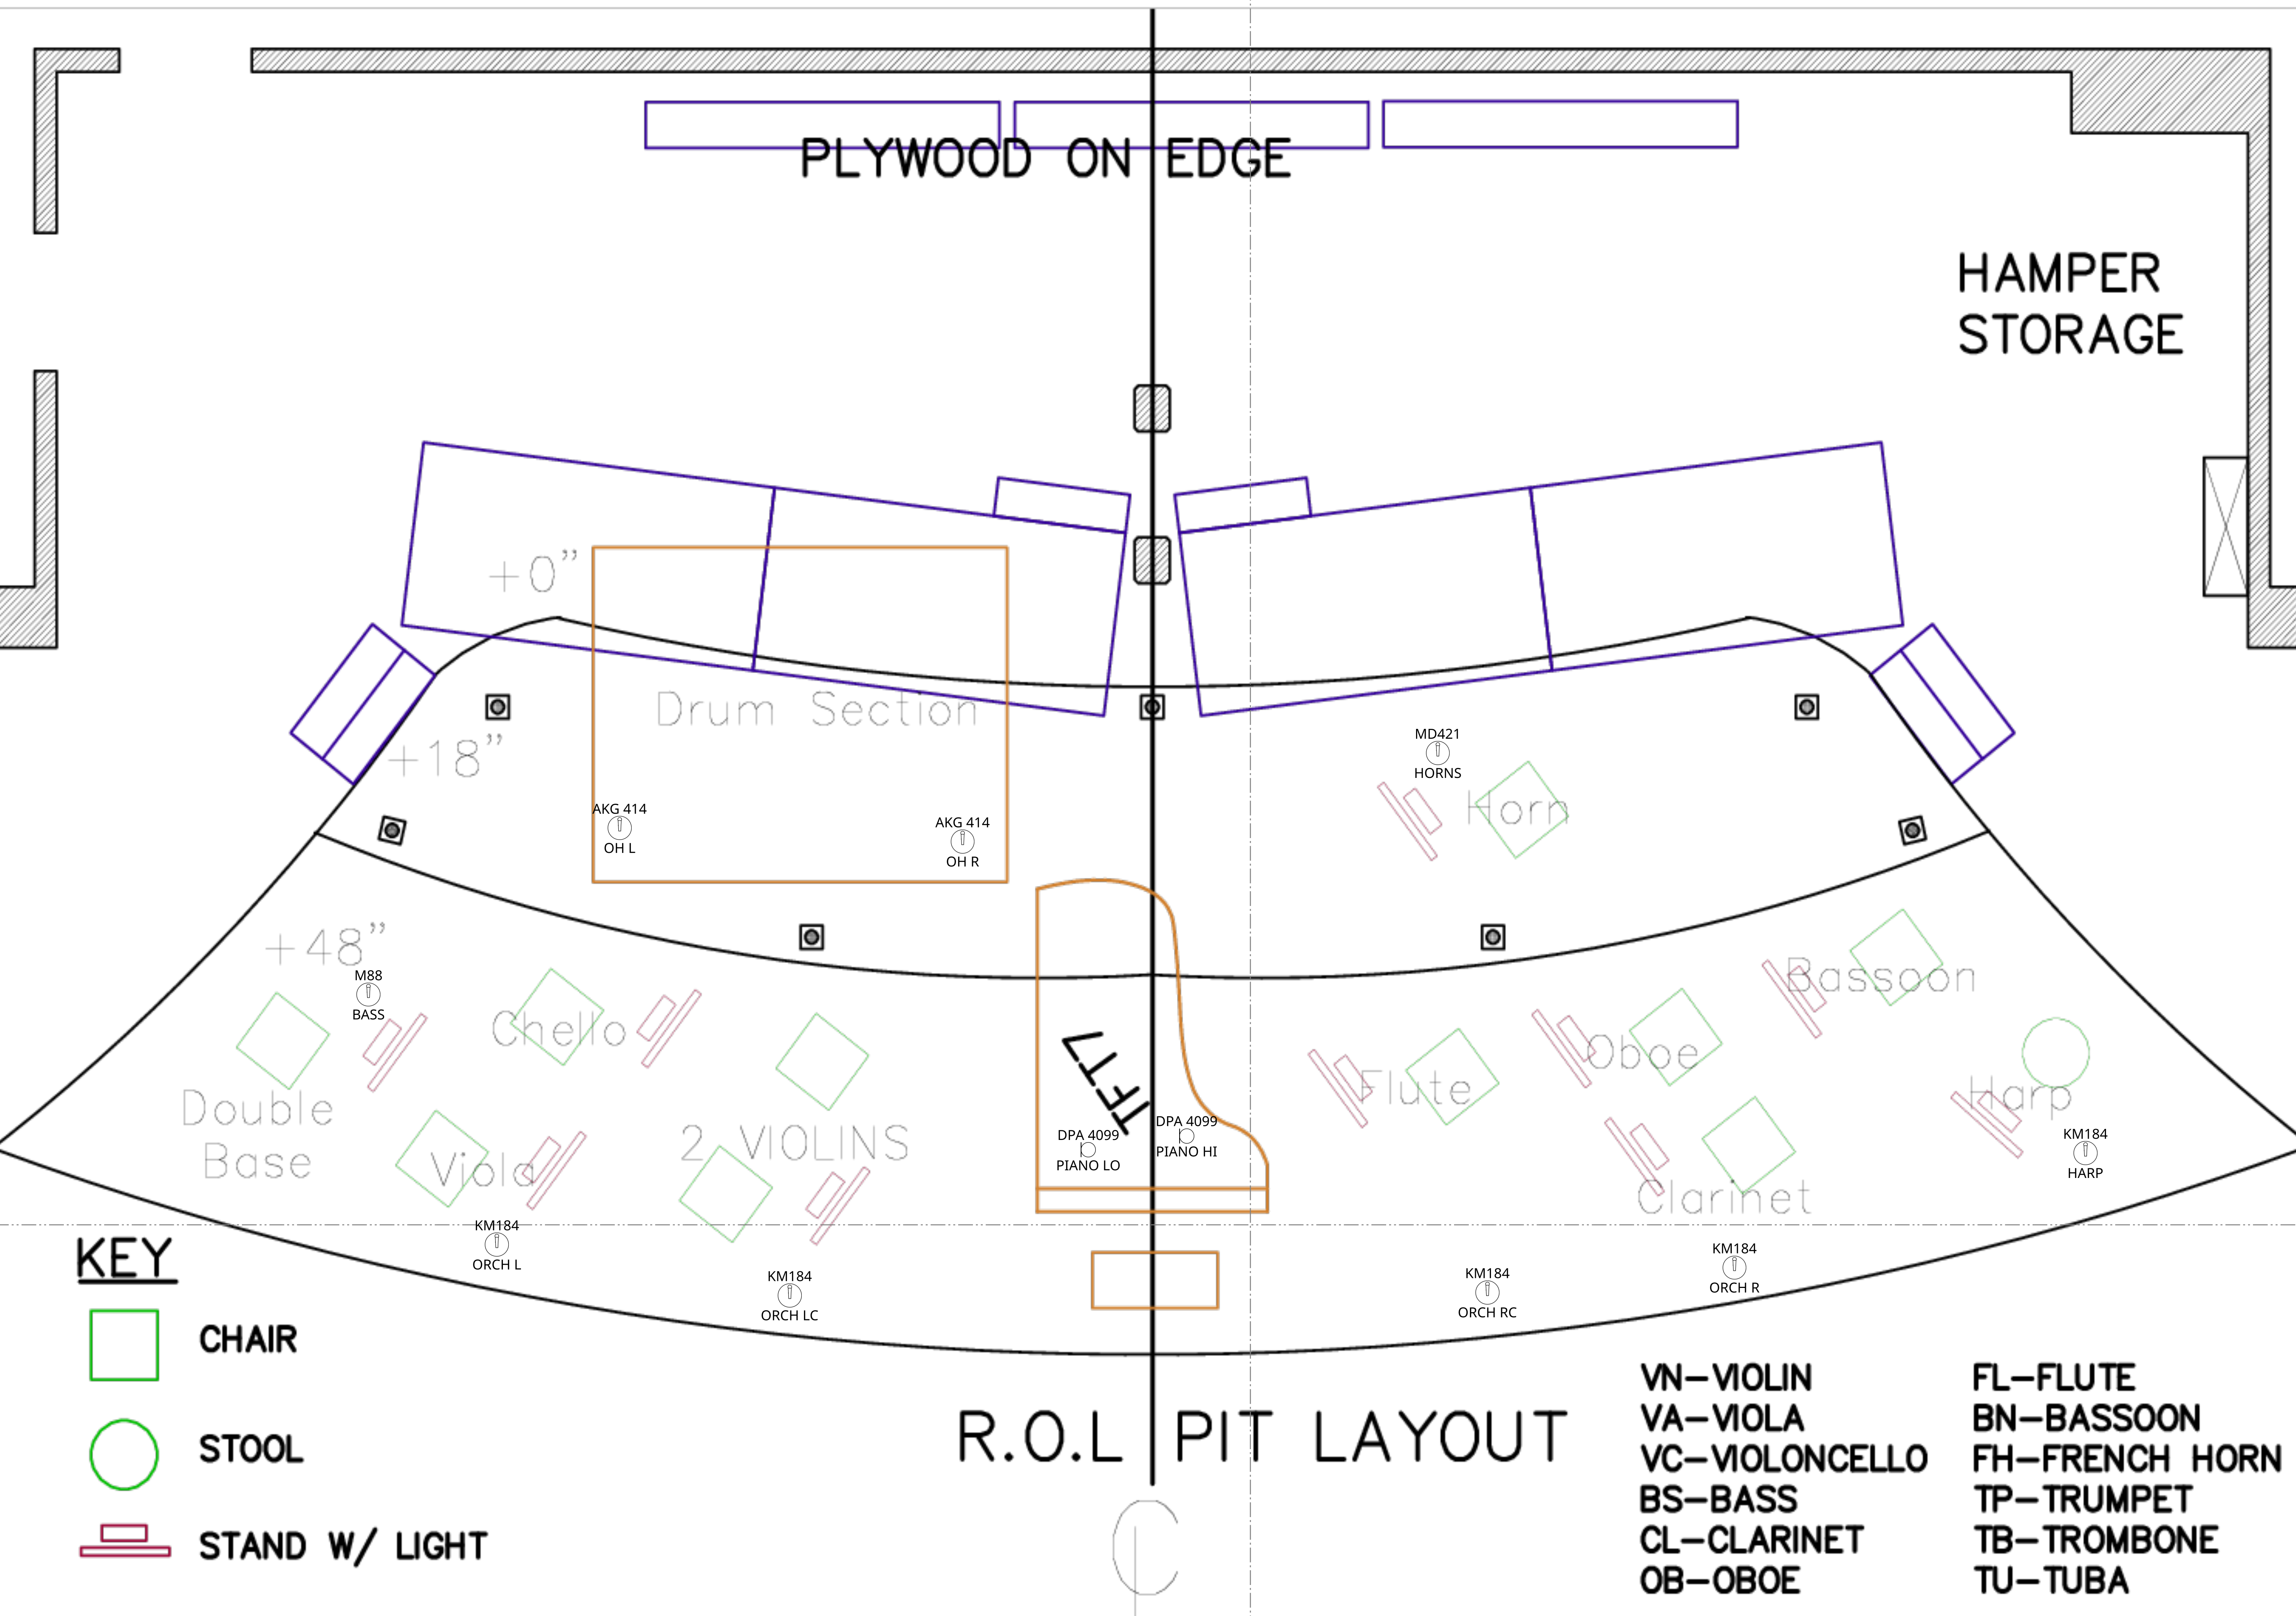

- MD421 (X1)
- AKG 414 (X2)
- M88 (X1)
- DPA 4099 (X2)
- KM184 (X5)

PLYWOOD ON EDGE

HAMPER STORAGE

Drum Section

MD421
HORNS

Horn

AKG 414
OH L

AKG 414
OH R

+18"

+48"

M88
BASS

Chello

Double
Base

Viola

2 VIOLINS

TP

KM184
ORCH L

KM184
ORCH LC

KM184
ORCH RC

KM184
ORCH R

R.O.L PIT LAYOUT

KEY

- CHAIR
- STOOL
- ▭ STAND W/ LIGHT
- SOUND BAFFLE

- VN-VIOLIN
- VA-VIOLA
- VC-VIOLONCELLO
- BS-BASS
- CL-CLARINET
- OB-OBOE

RAPE OF LUCRETIA

PIT MIC PLOT